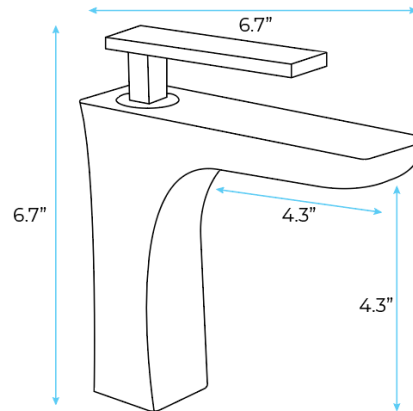

BATHSELECT SLEEK DESIGN BLACK SHORT DECK FAUCET SPECS

Specs:

- Color : Black
- Plug Profile : Deck Mount
- Style : Waterfall Spout Faucet
- Material : Brass
- Pattern : Contemporary
- Shape : Aerator Spout
- Flow Rate : 2.2 Gallons Per Minute
- Handle/Lever Placement : Single Handle On The Faucet Center Head
- Batteries Required : No
- Valve core material : ceramic
- Top high quality ceramic cartridge : unique design