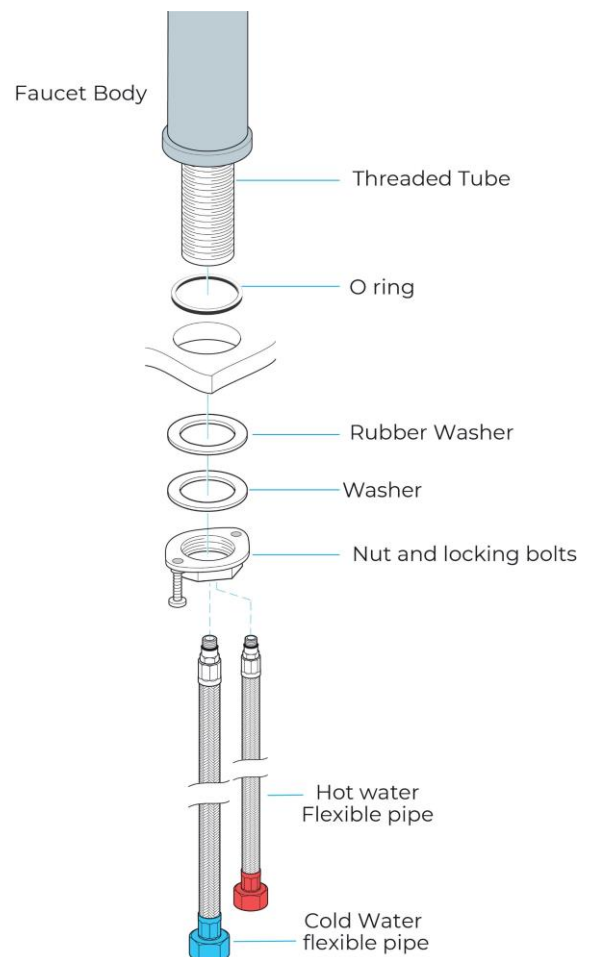

BATHSELECT SLEEK DESIGN BLACK SHORT DECK FAUCET SPECS

Specs:

- Color : Black
- Plug Profile : Deck Mount
- Style : Waterfall Spout Faucet
- Material : Brass
- Pattern : Contemporary
- Shape : Aerator Spout
- Flow Rate : 2.2 Gallons Per Minute
- Handle/Lever Placement : Single Handle On The Faucet Center Head
- Batteries Required : No
- Valve core material : ceramic
- Top high quality ceramic cartridge : unique design